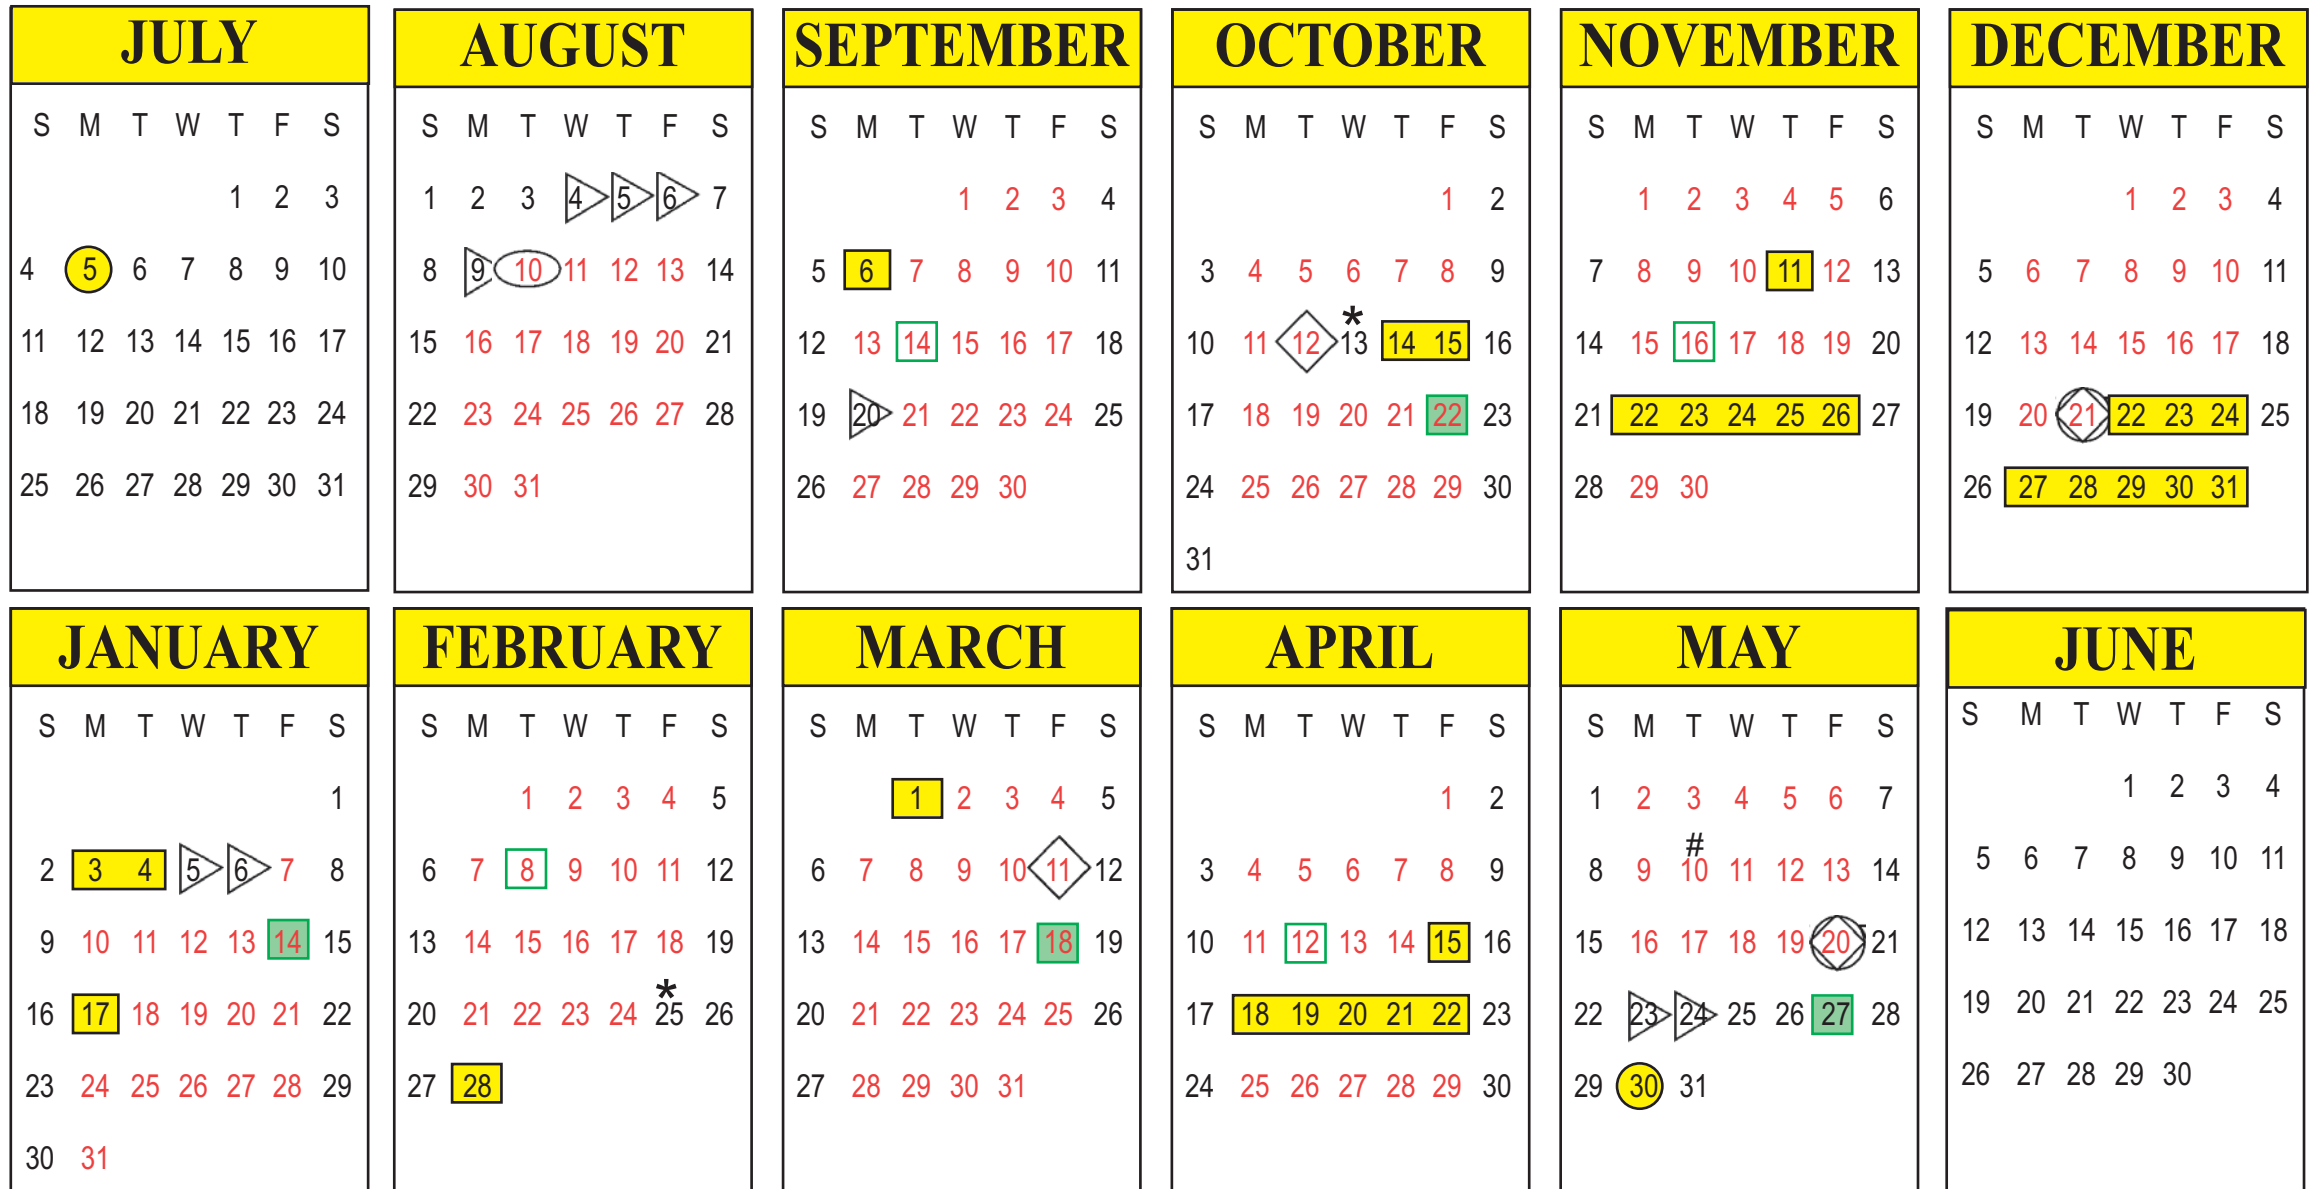

# RAPIDES PARISH 2021-2022 SCHOOL CALENDAR

Staff Inservice/  
Holiday for Student

School Opens For Students

End Nine-Weeks

End Semester  
1st Semester Ends December 21, 2021  
2nd Semester Ends May 20, 2022